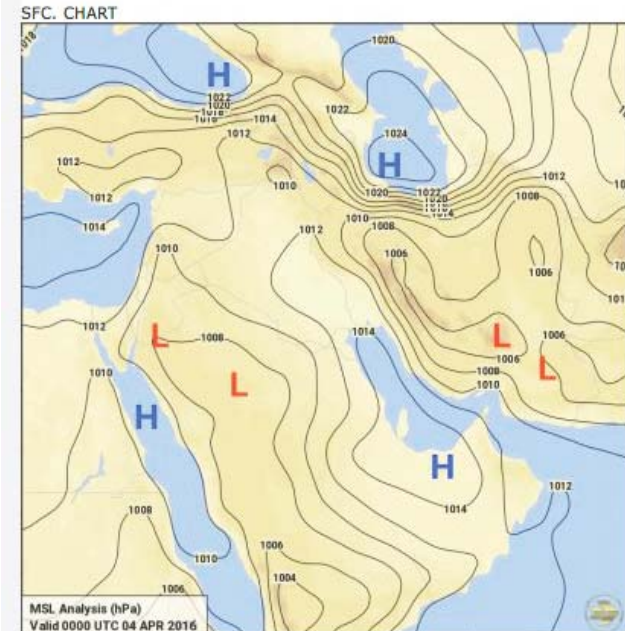

Max Temperature 28 °C

By Day: Sunny with variable wind changing to light to moderate south easterly wind, with speed of 08 - 30 km/h and some scattered clouds will appear
By Night: Fair with light to moderate south easterly to light variable wind, with speed of 08 - 30 km/h and some high clouds will appear