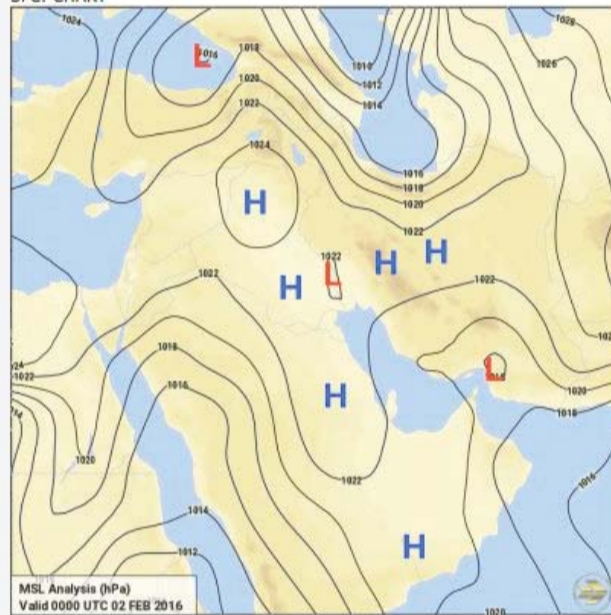

STATE OF KUWAIT DIRECTORATE GENERAL OF CIVIL AVIATION METEOROLOGICAL DEPARTMENT

Tel: (+965) 161 Ext: 2627 - 2630
Fax: (+965) 24348714
www.met.gov.kw

Expected Weather for the Next 24 Hours

Issued 02/02/2016-07:00 LT UTC +3hr

Max Temperature 18 °C

By Day : Mostly sunny with light variable wind, with speed of 08 - 18 km/h
By Night : Partly cloudy with light to moderate north westerly to light variable wind, with speed of 06 - 28 km/h with a chance for scattered rain

SFC. CHART

MSL Analysis (hPa)
Valid 0000 UTC 02 FEB 2016

Four-Day Forecast

	Wednesday	Thursday	Friday	Saturday
Expected Weather	partly cloudy	sunny	sunny	sunny + high clouds
Min Temp °C	04	06	06	07
Max Temp °C	19	21	22	22
Wind Direction	variable wind changing to light to moderate north westerly	north westerly	variable wind changing to light to moderate south easterly later on	south easterly
Wind Speed km/h	10 - 30	15 - 35	06 - 26	15 - 35

All times are local time (GMT+3) unless otherwise stated

Warnings & Weather Watches

no warnings or weather watches

Kuwait Forecast

Station	MIN °C	REC	Max °C	EXP
KUWAIT CITY	11		19	
KUWAIT AIRPORT	02		18	
ABDALY	04		19	
BUBYAN	06		18	
JAHRA	07		19	
FAILAKA ISLAND	07		17	
SALMIYAH	12		18	
AHMADI	11		16	
JAL ALIYAH	06		18	
QAROH ISLAND	15		16	
UMM AL-MARADEM	14		17	
NUWAISIB	06		20	
WAFRA	04		20	
MANAGISH	06		18	
SALMY	04		17	
MUTRIBA	05		19	

Recorded Yesterday at Kuwait Airport

Max Temp (°C)	18
Min Temp (°C)	02
Max Rel Hum (%)	69
Min Rel Hum (%)	20
Max Wind Speed (km/h) and Direction	32 NW
TOTAL RAINFALL IN 24 HR	0 mm

Sunrise	06:36
Sunset	17:27

Prayer Times

Fajr	05:15
Sunrise	06:36
Zuhr	12:02
Asr	15:05
Sunset	17:27
Isha	18:46

PRIVATE CLINICS

Ophthalmologists	
Dr. Abidallah Al-Mansoor	25622444
Dr. Samy Al-Rabea	25752222
Dr. Masoma Habeeb	25321171
Dr. Mubarak Al-Ajmy	25739999
Dr. Mohsen Abel	25757700
Dr. Adnan Hasan Alwayl	25732223
Dr. Abdallah Al-Baghly	25732223
Ear, Nose & Throat (ENT)	
Dr. Ahmed Fouad Mouner	24555050 Ext 510
Dr. Abdallah Al-Ali	25644660
Dr. Abd Al-Hameed Al-Taweel	25646478
Dr. Sanad Al-Fathalah	25311996
Dr. Mohammad Al-Daory	25731988
Dr. Ismail Al-Fodary	22620166
Dr. Mahmoud Al-Booz	25651426
General Practitioners	
Dr. Mohammed Y Majidi	24555050 Ext 123
Dr. Yousef Al-Omar	24719312
Dr. Tarek Al-Mikhaizeem	22636920
Dr. Kathem Maarafi	25730465
Dr. Abdallah Ahmad Eyadah	25655528
Dr. Nabeel Al-Ayoobi	24577781
Dr. Dina Abdallah Al-Rfae	25333501
Urologists	
Dr. Ali Naser Al-Serfy	22641534
Dr. Fawzi Taher Abul	22639955
Dr. Khaleel Abdallah Al-Awadi	22616660
Dr. Adel Al-Hunayan FRCS (C)	25313120
Dr. Leons Joseph	66703427

Plastic Surgeons	
Dr. Mohammad Al-Khalaf	22547272
Dr. Abdal-Redha Lari	22617700
Dr. Abdel Quttainah	25625030/60
Family Doctor	
Dr Divya Damodar	23729596/23729581
Psychiatrists	
Dr. Esam Al-Ansari	22635047
Dr Eisa M. Al-Balhan	22613623/0
Gynaecologists & Obstetricians	
DrAdrian arbe	23729596/23729581
Dr. Verginia s.Marin	2572-6666 ext 8321
Dr. Fozeya Ali Al-Qatan	22655539
Dr. Majeda Khalefa Aliyami	25343406
Dr. Ahmad Al-Khooly	25739272
Dr. Salem soso	22618787
General Surgeons	
Dr. Amer Zawaz Al-Amer	22610044
Dr. Mohammad Yousef Basher	25327148
Internists, Chest & Heart	
Dr. Adnan Ebil	22639939
Dr. Mousa Khadada	22666300
Dr. Latefa Al-Duweisan	25728004
Dr. Nadem Al-Ghabra	25355515
Dr. Mobarak Aldoub	24726446
Dr Nasser Behbehani	25654300/3