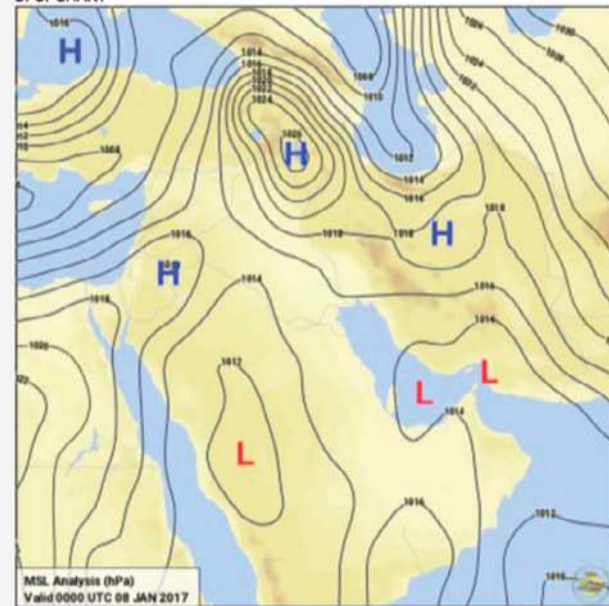

SFC. CHART

Four-Day Forecast

	Monday	Tuesday	Wednesday	Thursday
Expected Weather	Visibility will improve gradually	sunny	sunny	sunny + scattered clouds
Min Temp °C	09	09	08	08
Max Temp °C	24	20	21	20
Wind Direction	variable	north westerly	north westerly	north westerly
Wind Speed km/h	06 - 20	20 - 38	15 - 40	15 - 40